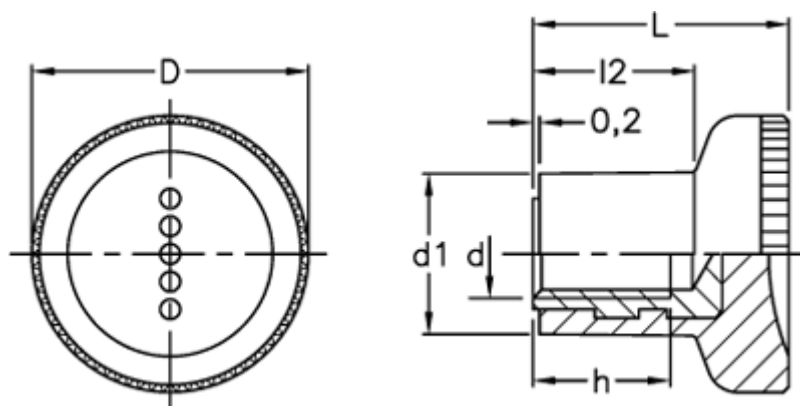

# Data Sheet

Article number: 23052423113  
Description: E+G Knurled knob  
EKK.31-B M8-C3

## Measures

D	= 31
d1	= 18.5
d 6H	= M8
h	= 15
L	= 27.0
l2	= 17.0